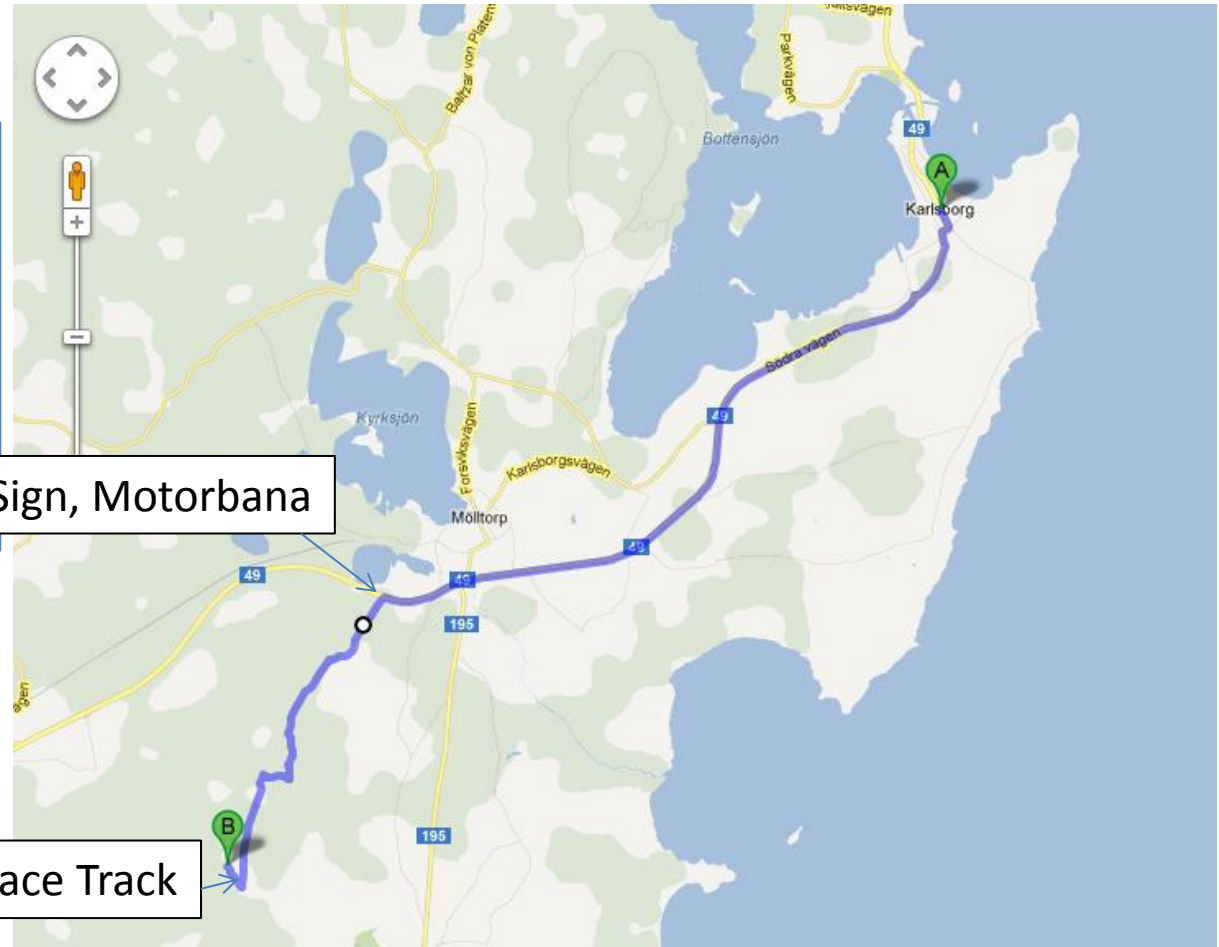

# Motocross Race Track

14 km from Karlsborg  
Take road 49 direction to Tibro  
After 9 km sign Motorbana,  
take left then smal road 5km

Cordinates:  
58.459318, 14.359903

Sign, Motorbana

Motocross Race Track